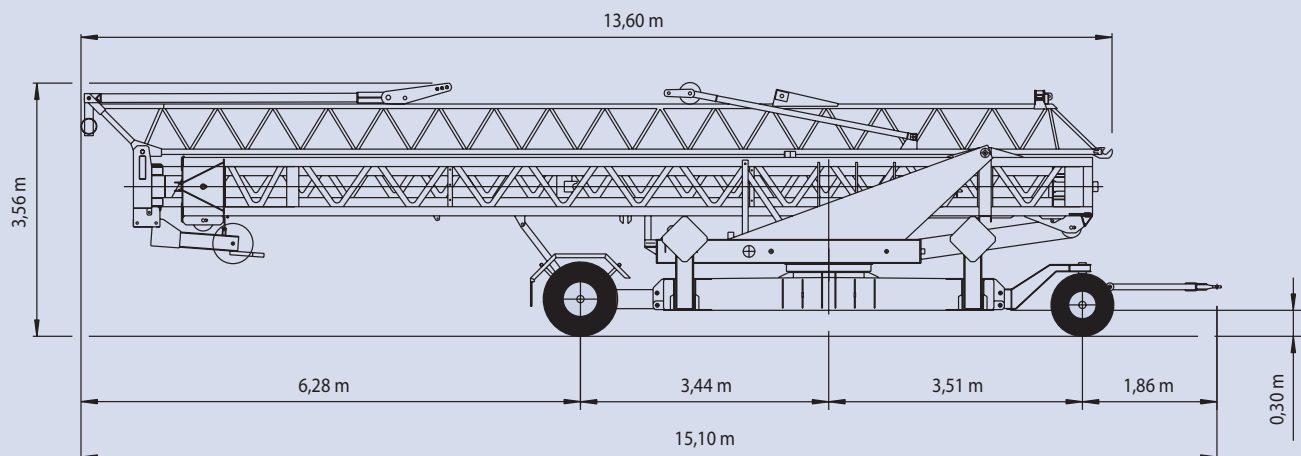

Transport / Transport / Transport / Trasporto