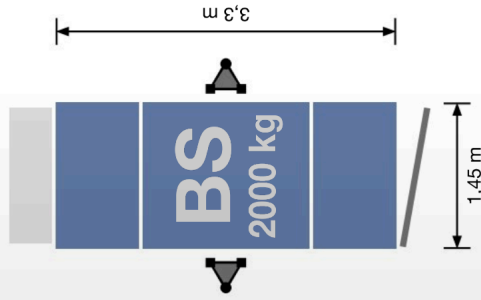

Platform:

GEDA 1500 Z/ZP platform BS
1 loading door / 1 unloading ramp

Accessories:

For a wide range of accessories visit:
www.geda.de