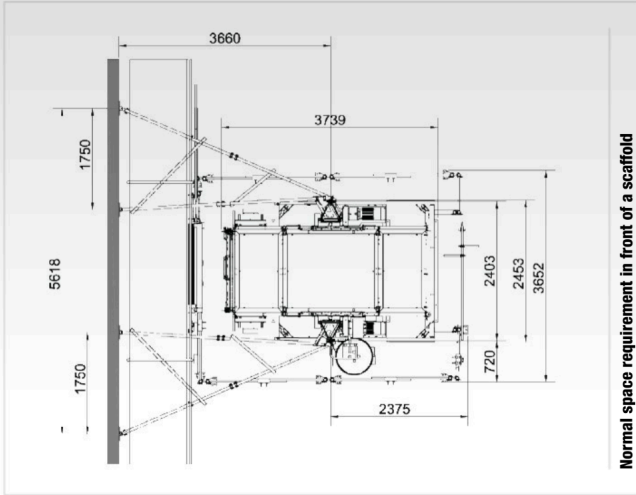

Sheet metal panel for Comfort
Art. No. 68302

Flexy
Art. No. K02025

NEW!

Further landing level safety gates:

Art. No. 01217	Standard
Art. No. 01268	Standard-Basic
Art. No. 68310	Sheet metal panel for Standard-Basic/Standard

Space requirements:

Normal space requirement in front of a wall

Normal space requirement in front of a scaffold

Shaft dimensions
(no person transport)

Shaft dimensions
(person transport)