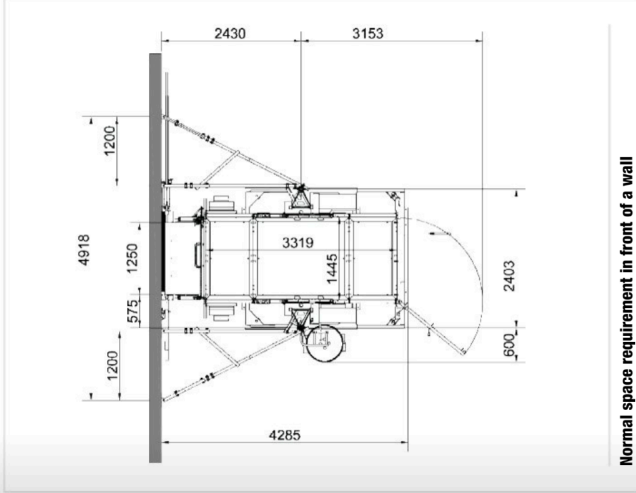

Sheet metal panel for Comfort
Art. No. 68302

Flexy
Art. No. K02025

NEW!

Further landing level safety gates:

Art. No. 01217	Standard
Art. No. 01268	Standard-Basic
Art. No. 68310	Sheet metal panel for Standard-Basic/Standard

Space requirements:

Normal space requirement in front of a wall

Normal space requirement in front of a scaffold

Shaft dimensions
(no person transport)

Shaft dimensions
(person transport)