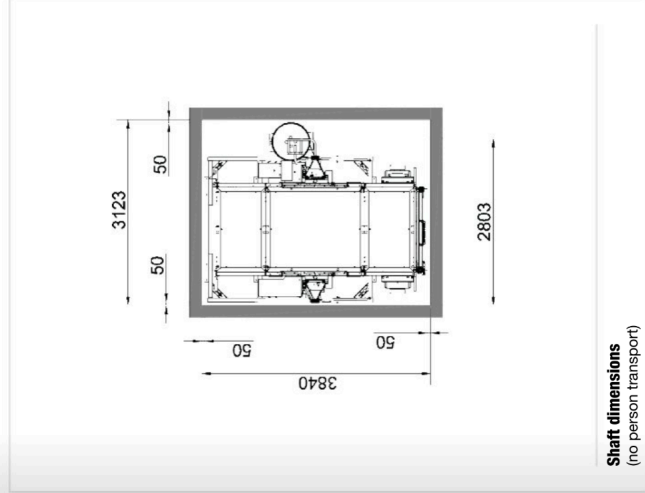

Sheet metal panel for Comfort
Art. No. 68302

Flexy
Art. No. K02025

NEW!

Further landing level safety gates:

Art. No. 01217	Standard
Art. No. 01268	Standard-Basic
Art. No. 68310	Sheet metal panel for Standard-Basic/Standard

Space requirements:

Normal space requirement in front of a wall

Normal space requirement in front of a scaffold

Shaft dimensions
(no person transport)

Shaft dimensions
(person transport)