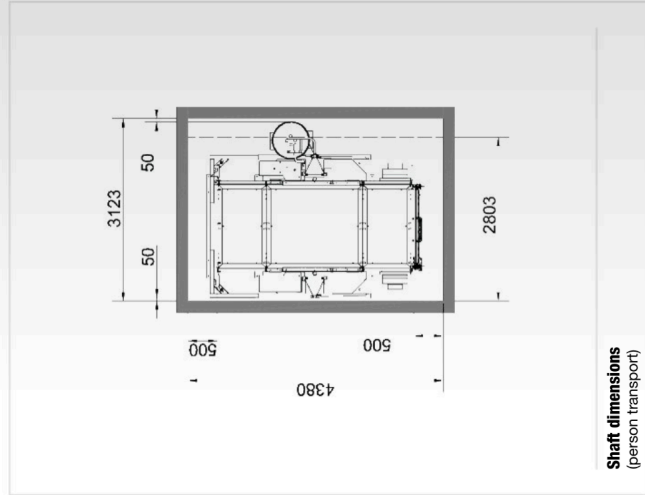

Sheet metal panel for Comfort
Art. No. 68302

Flexy
Art. No. K02025

NEW!

Further landing level safety gates:

Art. No. 01217	Standard
Art. No. 01268	Standard-Basic
Art. No. 68310	Sheet metal panel for Standard-Basic/Standard

Space requirements:

Normal space requirement in front of a wall

Normal space requirement in front of a scaffold

Shaft dimensions
(no person transport)

Shaft dimensions
(person transport)